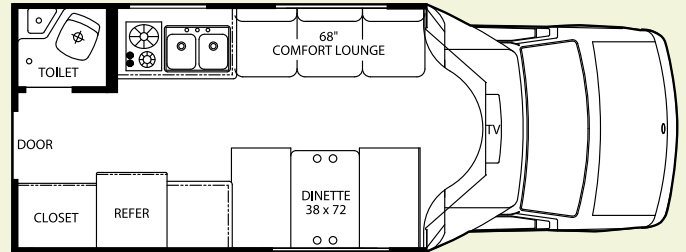

- Large Double Door Refrigerator
- Polished Chrome Wheels (Steel Spare)

DAMARA TOURING SEDAN & SPORT 08 FLOORPLAN

DAMARA TOURING SEDAN

DAMARA SPORT

210

REPLACES PASSENGER SIDE SOFA

DAMARA TOURING SEDAN & SPORT 08 WEIGHTS & MEASUREMENTS