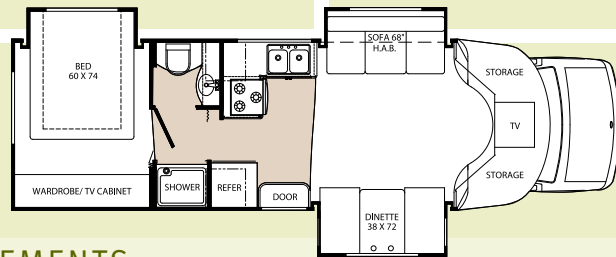

293TS

DAMARA B-PLUS 08 WEIGHTS & MEASUREMENTS

	213	214	235S	251	252DS	285	293TS
Ford Engine	6.8L	6.8L	6.8L	6.8L	6.8L	6.8L	6.8L
Wheel Base	138"	138"	158"	176"	194"	190"	198"
Gross Vehicle Weight Rating	11,500	11,500	11,500	14,500	14,500	14,500	14,500
Gross Combined Weight Rating	18,500	18,500	18,500	20,000	20,000	20,000	20,000
Chevy Engine	6.0L	6.0L	6.0L	6.0L	6.0L	6.0L	6.0L
Wheel Base	139"	139"	159"	177"	195"	N/A	199"
Gross Vehicle Weight Rating	12,300	12,300	12,300	14,050	14,050	N/A	14,050
Gross Combined Weight Rating	16,000	16,000	16,000	17,600	17,600	N/A	17,600
Measurements							
Ext. Length w/o ladder/spare tire (Ford)	21' 11"	21' 5"	22' 7"	25' 1"	26' 2"	27' 11"	29' 3"
Ext. Length w/o ladder/spare tire (Chevy)	22' 10"	22' 4"	23' 6"	26' 0"	26' 8"	N/A	30' 2"
Exterior Height w/ AC	10' 8"	10' 8"	10' 8"	10' 8"	10' 8"	10' 8"	10' 8"
Interior Height	82"	82"	82"	82"	82"	82"	82"
Exterior Width	99"	99"	99"	99"	99"	99"	99"
Awning Size	13'	12'	13'	16'	13'	13'	13'
Tank Capacities							
Fuel Chevy/Ford (Gal.)	35/37	35/37	35/55	57/55	57/55	N/A/55	57/55
LPG (Lbs.)	42	42	42	42	42	42	42
Fresh Water Capacity (Gal.)	35	35	35	35	35	45	34
Waste Water (Gal.)	32	27	27	27	27	27	27
Gray Water (Gal.)	32	32	32	32	32	32	32
Furnace BTU's	25,000	25,000	25,000	25,000	25,000	30,000	30,000