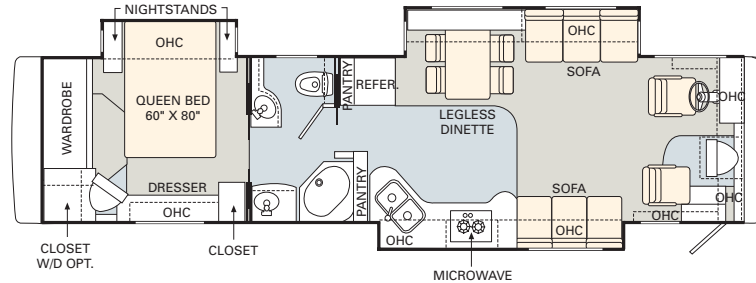

No other manufacturer gives you as many innovative floorplan choices as Monaco. The 2005 Windsor offers double, triple and quad slide-outs as well as a bath-and-a-half model.

TILE

CARPET

Find all the latest product news and updates online: monacocoach.com

38PDQ

38PST

40PDD

40PST