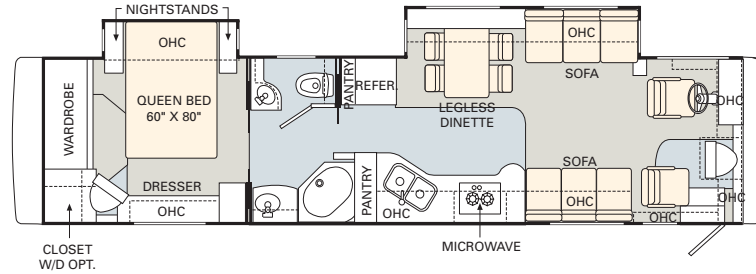

No other manufacturer gives you as many innovative floorplan choices as Monaco. The 2005 Windsor offers double, triple and quad slide-outs as well as a bath-and-a-half model.

TILE

CARPET

Find all the latest product news and updates online: monacocoach.com

38PDQ

38PST

40PDD

40PST