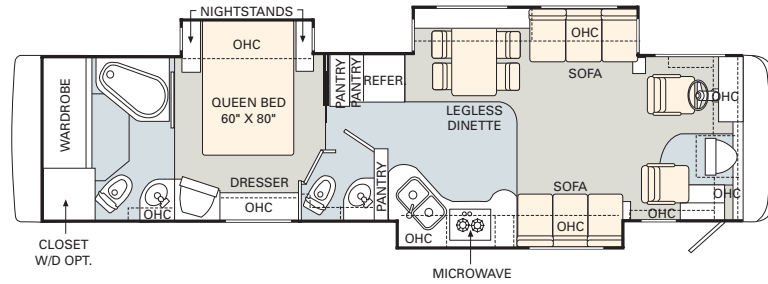

40DST

40PDD

40PAQ

FURNITURE OPTIONS

Monaco gives you more ways to customize your motorhome to fit your lifestyle. Here are some attractive furniture options you may wish to consider. (Please see page 19 for a full list of the options available on each floorplan.)

King Bed

Hide-A-Bed Sofa

Electric Sofa

J-Lounge with Drawer

Wraparound Computer Table

Adjustable Coffee Table

Booth Dinette