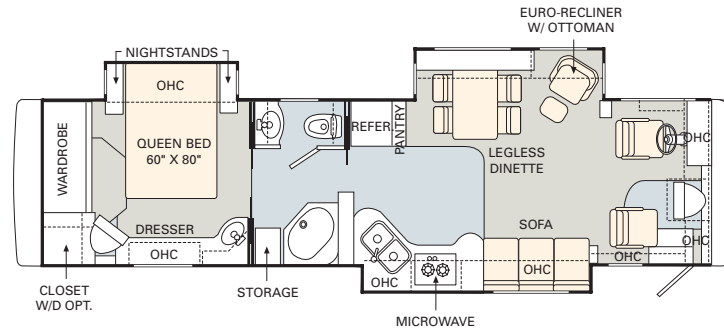

No other manufacturer gives you as many innovative floorplan choices as Monaco. The 2005 Windsor offers double, triple and quad slide-outs as well as a bath-and-a-half model.

TILE

CARPET

Find all the latest product news and updates online: monacocoach.com

38PDQ

38PST

40PDD

40PST