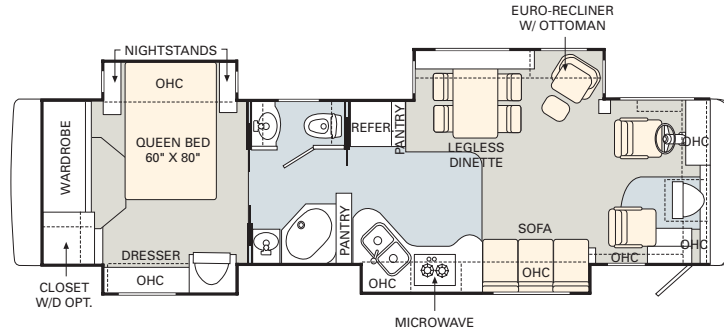

No other manufacturer gives you as many innovative floorplan choices as Monaco. The 2005 Windsor offers double, triple and quad slide-outs as well as a bath-and-a-half model.

TILE

CARPET

Find all the latest product news and updates online: monacocoach.com

38PDQ