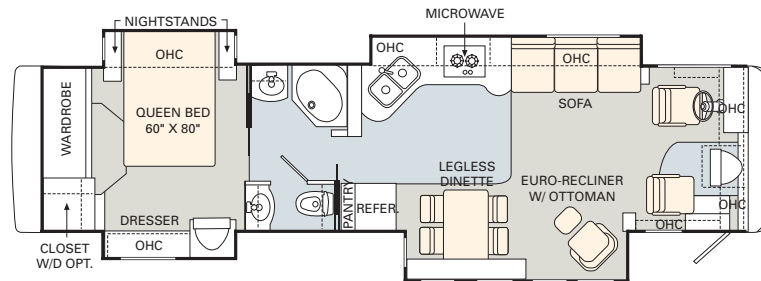

40DST

40PDD

40PAQ

FURNITURE OPTIONS

Monaco gives you more ways to customize your motorhome to fit your lifestyle. Here are some attractive furniture options you may wish to consider. (Please see page 19 for a full list of the options available on each floorplan.)

King Bed

Hide-A-Bed Sofa

Electric Sofa

J-Lounge with Drawer

Wraparound Computer Table

Adjustable Coffee Table

Booth Dinette