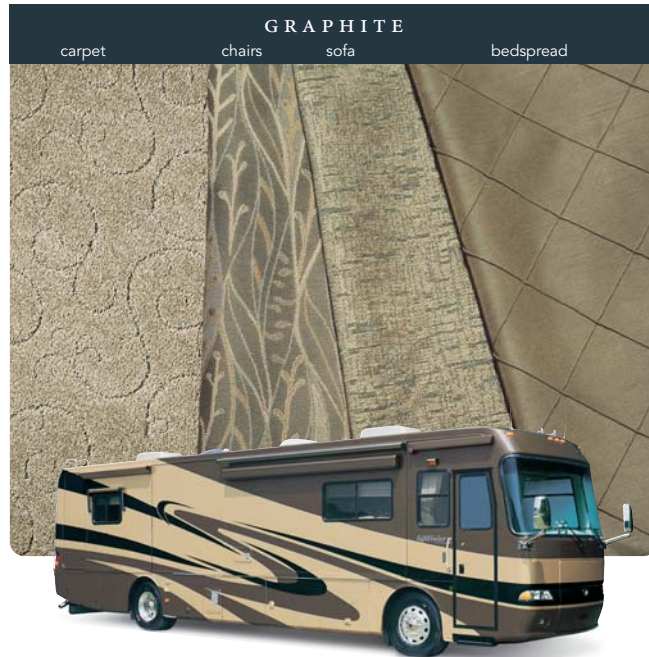

Back to front and computer desk, 40PAQ, Stained Oak, Graphite.

Each year, our designers create color and fabric combinations that lead the industry in warmth and style. This year, we're offering four beautiful decors and six stunning cabinet finishes.