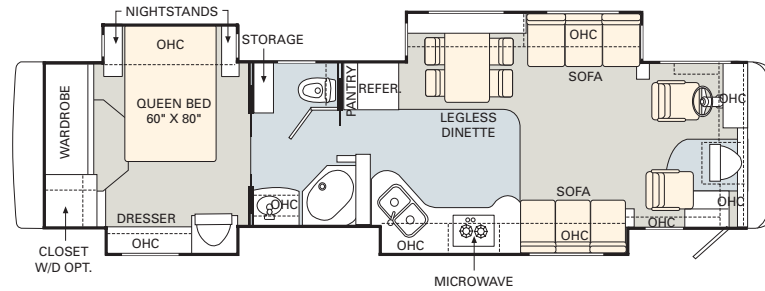

40DST

40PDD

40PAQ

FURNITURE OPTIONS

Monaco gives you more ways to customize your motorhome to fit your lifestyle. Here are some attractive furniture options you may wish to consider. (Please see page 19 for a full list of the options available on each floorplan.)

King Bed

Hide-A-Bed Sofa

Electric Sofa

J-Lounge with Drawer

Wraparound Computer Table

Adjustable Coffee Table

Booth Dinette