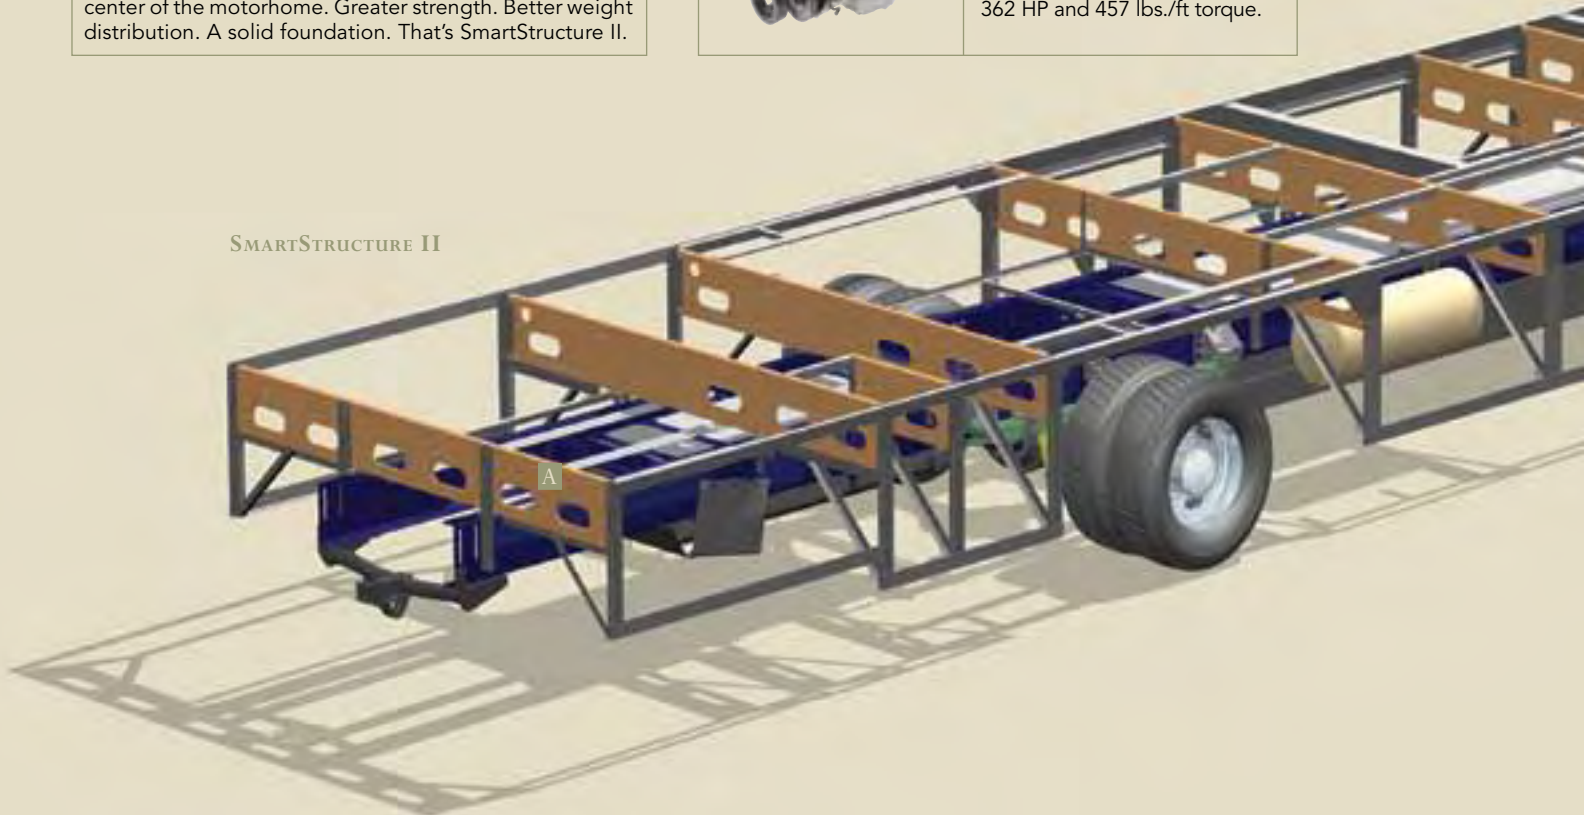

Shown here is the Workhorse chassis' Vortec 8100, 8.1L V8 engine. It features 340 HP and 455 lbs./ft. torque. The Ford chassis comes standard with a 6.8L 3-valve V-10 engine with 362 HP and 457 lbs./ft torque.

SMARTSTRUCTURE II