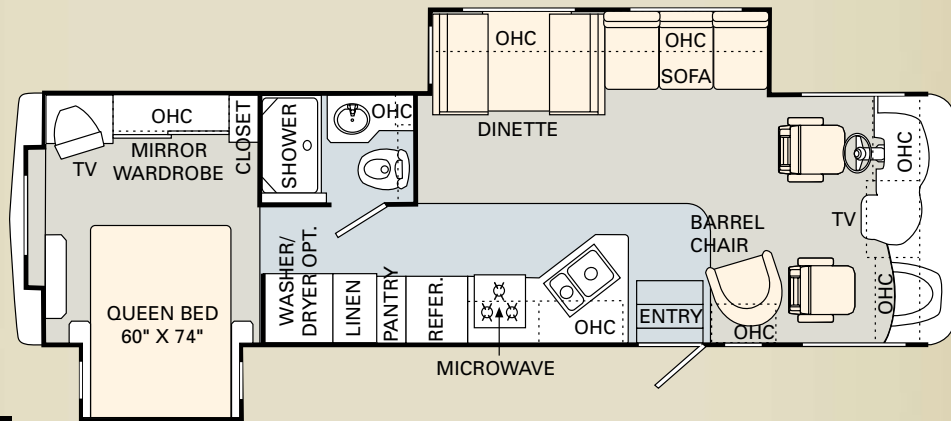

The 2006 Monarch SE is available in a remarkable selection of innovative floorplans ranging from 33' to 37', with double and triple slide-outs. No matter which one you choose, you'll enjoy more livable interior space and more easy-to-reach storage than any other manufacturer has to offer.

You can find the 30PDD floorplan on page 16.

 TILE  CARPET

Furniture Options:

- New Style Fabric Hide-A-Bed Sofa with Air Mattress and Two Pillows
- Curbside New Style Soft Touch Vinyl J-Lounge IPO Swivel Glider Barrel Chair and Computer Desk (37PBD)
- OptimaLeather™ Euro-Recliner Chair with Ottoman IPO Barrel Chair
- Freestanding Dinette with Two Freestanding Chairs and Two Folding Chairs
- Bedroom Desk (34SBD)
- Bathtub