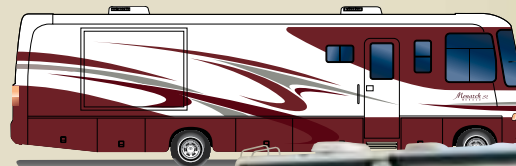

When you think Monaco, you think impeccable styling. And 2006 is no exception. No matter where your tastes lie — from traditional to contemporary, conservative to bold — we give you more ways to turn your motorhome into your dream home.

See page 16 for more information on the 30PDD.

Note: Colors depicted are a reasonable representation though they may not be an exact match of the actual colors due to variances in processing and production. See your dealer for actual fabric and paint chip samples.

- A Carpet
- B Dinette
- C Sofa
- D Bedspread

Better Stain Protection

Manufactured in, not added on. For added protection against stains, soil repellent is applied to virtually all upholstery fabric during the finishing process for superior coverage.*

*Brand and application of upholstery fabric protection may vary depending on date recreational vehicle was manufactured.

30 PDD STANDARD GRAPHICS