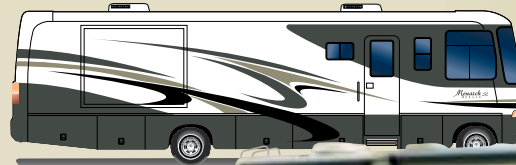

When you think Monaco, you think impeccable styling. And 2006 is no exception. No matter where your tastes lie — from traditional to contemporary, conservative to bold — we give you more ways to turn your motorhome into your dream home.

See page 16 for more information on the 30PDD.

Note: Colors depicted are a reasonable representation though they may not be an exact match of the actual colors due to variances in processing and production. See your dealer for actual fabric and paint chip samples.

- A Carpet
- B Dinette
- C Sofa
- D Bedspread

Better Stain Protection

Manufactured in, not added on. For added protection against stains, soil repellent is applied to virtually all upholstery fabric during the finishing process for superior coverage.*

*Brand and application of upholstery fabric protection may vary depending on date recreational vehicle was manufactured.

30 PDD STANDARD GRAPHICS