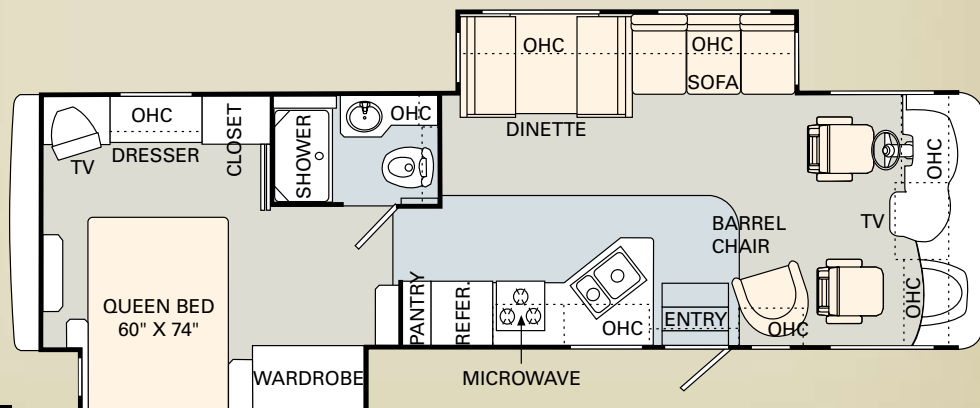

The 2006 Monarch SE is available in a remarkable selection of innovative floorplans ranging from 33' to 37', with double and triple slide-outs. No matter which one you choose, you'll enjoy more livable interior space and more easy-to-reach storage than any other manufacturer has to offer.

You can find the 30PDD floorplan on page 16.

TILE   CARPET

Furniture Options:

- New Style Fabric Hide-A-Bed Sofa with Air Mattress and Two Pillows
- Curbside New Style Soft Touch Vinyl J-Lounge IPO Swivel Glider Barrel Chair and Computer Desk (37PBD)
- OptimaLeather™ Euro-Recliner Chair with Ottoman IPO Barrel Chair
- Freestanding Dinette with Two Freestanding Chairs and Two Folding Chairs
- Bedroom Desk (34SBD)
- Bathtub