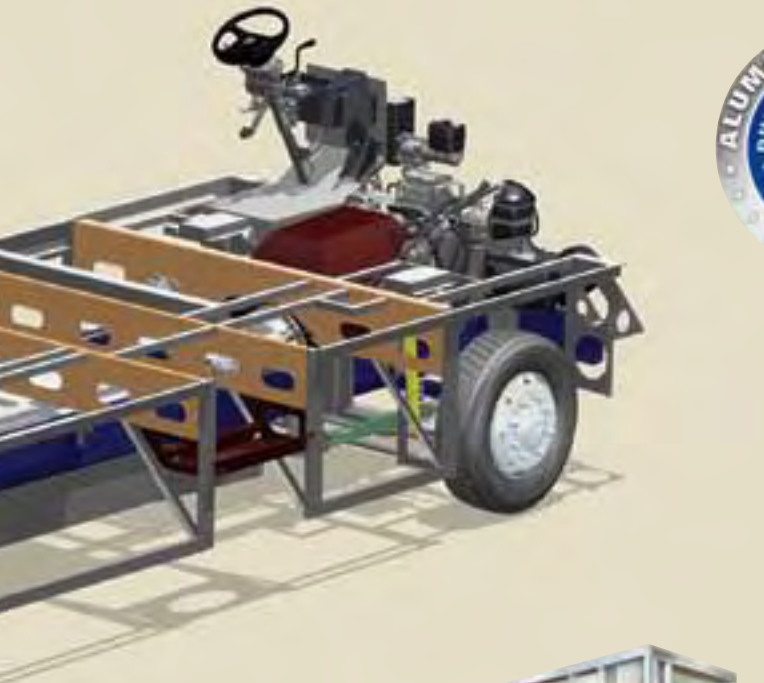

**THE MONACO DIFFERENCE:
GREATER STRENGTH. LIGHTER WEIGHT.
UNBEATABLE INSULATION.**

The Monarch SE features Monaco Coach's exclusive Alumaframe® Superstructure. Our revolutionary system of aluminum C-Channel crossmembers runs the entire length of the unit, with double-welded intersections for added strength. This rigid design is both lighter and sturdier than wood or tubular aluminum frames — and much more reliable than butt-welded or screwed joint designs. From dirt roads to potholes, you can count on Alumaframe® to handle the relentless stresses of the road and provide superior structural integrity for many years to come.

SLIDE-OUT CONSTRUCTION:

When you get a Monaco Coach, you can be sure the slide-out boxes are some of the strongest and most reliable you'll find anywhere. They feature our exclusive multi-layer construction to give you maximum insulation and to reduce the chance of warping, twisting or shifting.