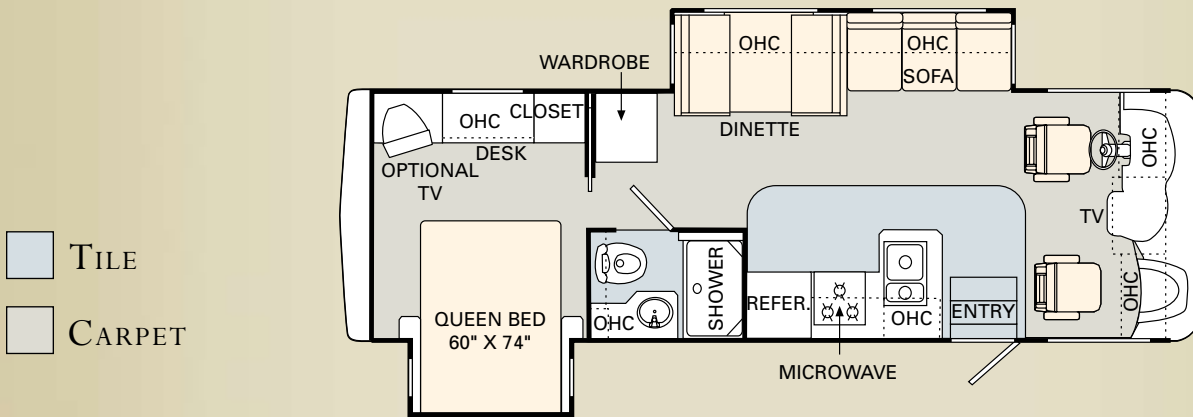

A LITTLE SHORTER, AND JUST AS SWEET.

Meet our popular shorter model — the 30PDD. Like the rest of the Monarch SE floorplans, it features our exclusive Panaview™ 1-piece windshield, our side-hinged baggage doors and a new one-piece peaked insulated fiberglass roof. You'll make no sacrifices when it comes to spacious living area, thanks to a new ceiling height of 7 feet and the new 30-inch bedroom slide-out.