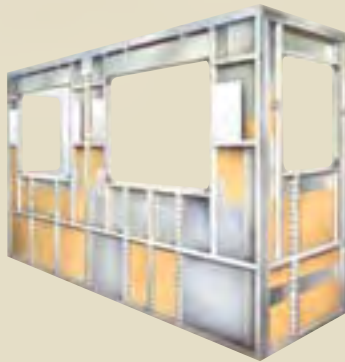

**THE MONACO DIFFERENCE:
GREATER STRENGTH. LIGHTER WEIGHT.
UNBEATABLE INSULATION.**

The Monarch SE features Monaco Coach's exclusive Alumaframe® Superstructure. Our revolutionary system of aluminum C-Channel crossmembers runs the entire length of the unit, with double-welded intersections for added strength. This rigid design is both lighter and sturdier than wood or tubular aluminum frames — and much more reliable than butt-welded or screwed joint designs. From dirt roads to potholes, you can count on Alumaframe® to handle the relentless stresses of the road and provide superior structural integrity for many years to come.

SLIDE-OUT CONSTRUCTION:

When you get a Monaco Coach, you can be sure the slide-out boxes are some of the strongest and most reliable you'll find anywhere. They feature our exclusive multi-layer construction to give you maximum insulation and to reduce the chance of warping, twisting or shifting.

FLOOR CONSTRUCTION: *(bottom to top)*

- Three-ply poly underbelly
- 1-1/2" aluminum tube
- Blue foam insulation
- Structurwood™

You'll enjoy a full package of high-quality awnings, including an optional Eclipse automatic patio awning.