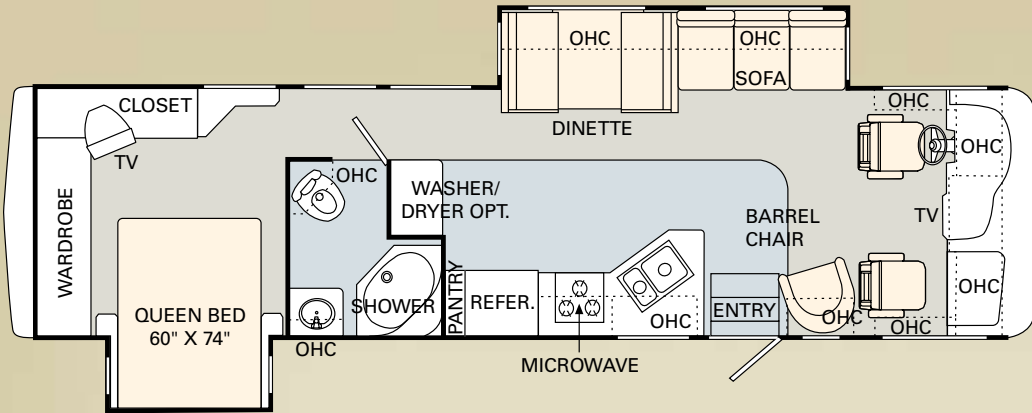

33PBD

34SBD

36PBD