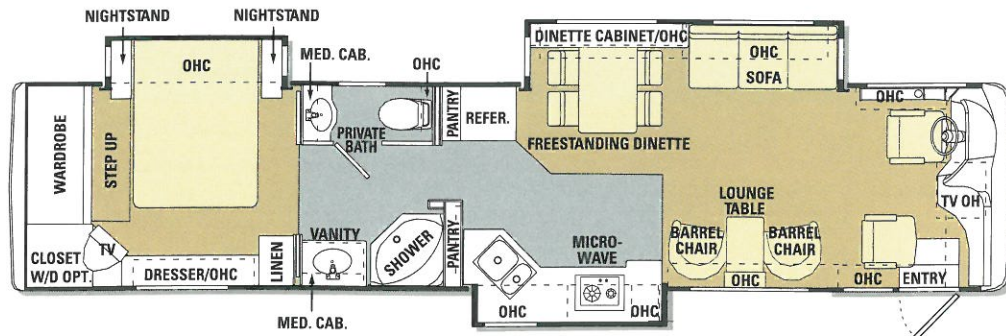

40DST

40PBT

40PST

40PDT

WELCOME TO THE FAMILY.

◀ WEB SITE

Our web site is loaded with many features. Visit www.monacocoach.com for news you can use. The site contains all the basics, plus factory tours, a handy "dealer finder" option and updates on Monaco, its products and upcoming club events.

LIFESTYLES MAGAZINE ▶

To keep you informed, we'll send you a free subscription to *Lifestyles* magazine. You'll learn about product tests, club events, destinations and news from the road.

OWNER ADVANTAGE PROGRAM

As a Monaco owner, you're invited to join our comprehensive Owner Advantage Program. With this impressive roadside assistance package, Master Certified RVDA Technicians and ASE Certified Technicians are on call 24 hours a day to handle any problems you may experience with your coach. But that's not all. Members of our Owner Advantage Program also receive the following benefits: unlimited roadside service, fuel delivery, tire change, battery jump start, lockout service, trip routing and maps, and much more.

CLUBS & RALLIES

Connect with other Monaco owners and build lasting friendships through the owner clubs and rallies. With chapters all across the nation, you'll have many opportunities to share the Monaco lifestyle. You will also receive a free one-year membership to a Monaco Owners Club.

During your first year of ownership of a brand new motorhome, you will have access to free 24-hour emergency assistance, including free towing and roadside service.