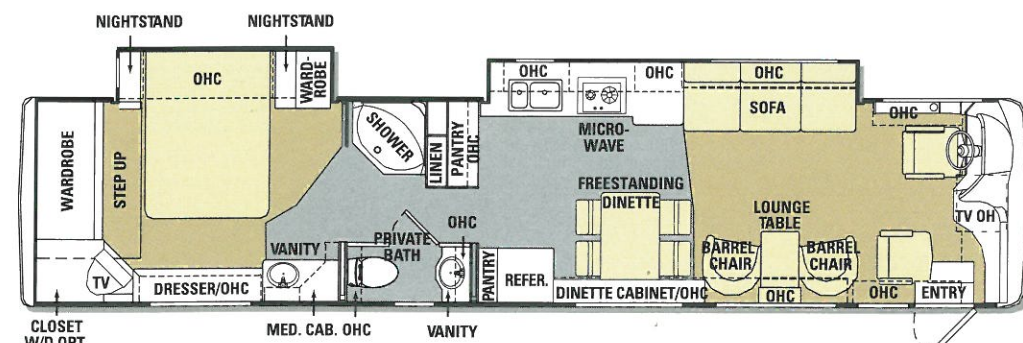

Carpet Tile

38PBDD

40PBDD

38PKD

40PKD

38PST

40PKDD

40PBD

40PWD