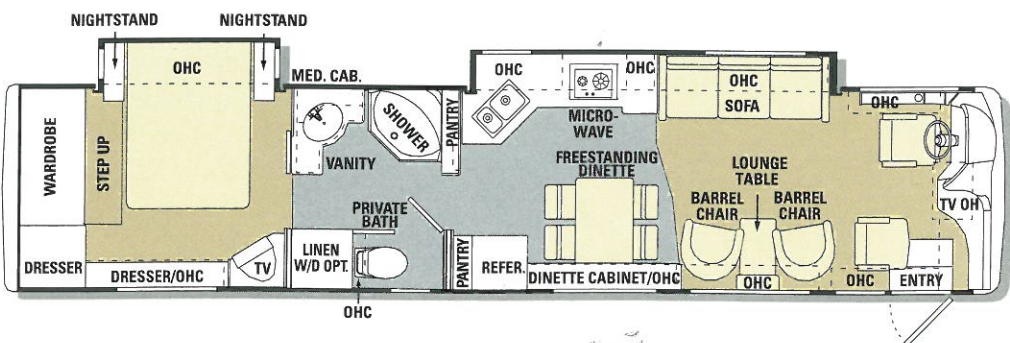

Carpet Tile

38PBDD

40PBDD

38PKD

40PKD

38PST

40PKDD

40PBD

40PWD