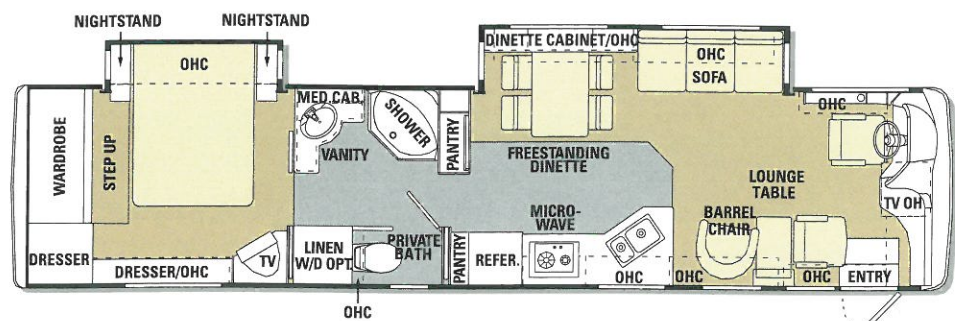

Carpet Tile

38PBDD