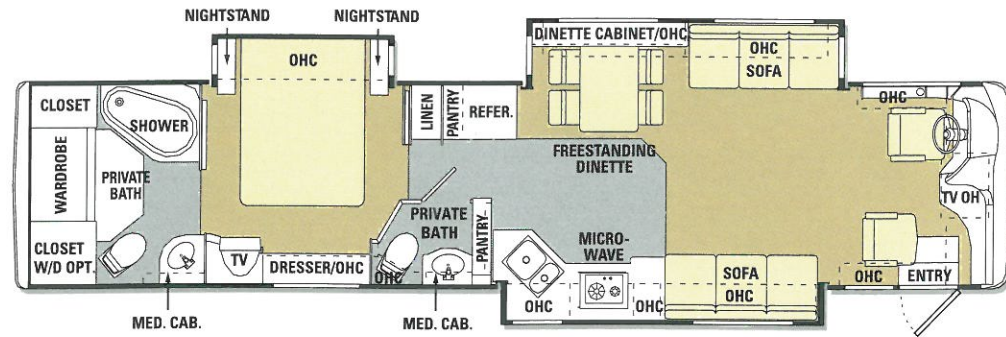

40DST

40PBT

40PST

40PDT

WELCOME TO THE FAMILY.

◀ WEB SITE

Our web site is loaded with many features. Visit www.monacocoach.com for news you can use. The site contains all the basics, plus factory tours, a handy "dealer finder" option and updates on Monaco, its products and upcoming club events.

LIFESTYLES MAGAZINE ▶

To keep you informed, we'll send you a free subscription to *Lifestyles* magazine. You'll learn about product tests, club events, destinations and news from the road.

OWNER ADVANTAGE PROGRAM

As a Monaco owner, you're invited to join our comprehensive Owner Advantage Program. With this impressive roadside assistance package, Master Certified RVDA Technicians and ASE Certified Technicians are on call 24 hours a day to handle any problems you may experience with your coach. But that's not all. Members of our Owner Advantage Program also receive the following benefits: unlimited roadside service, fuel delivery, tire change, battery jump start, lockout service, trip routing and maps, and much more.

CLUBS & RALLIES

Connect with other Monaco owners and build lasting friendships through the owner clubs and rallies. With chapters all across the nation, you'll have many opportunities to share the Monaco lifestyle. You will also receive a free one-year membership to a Monaco Owners Club.

During your first year of ownership of a brand new motorhome, you will have access to free 24-hour emergency assistance, including free towing and roadside service.