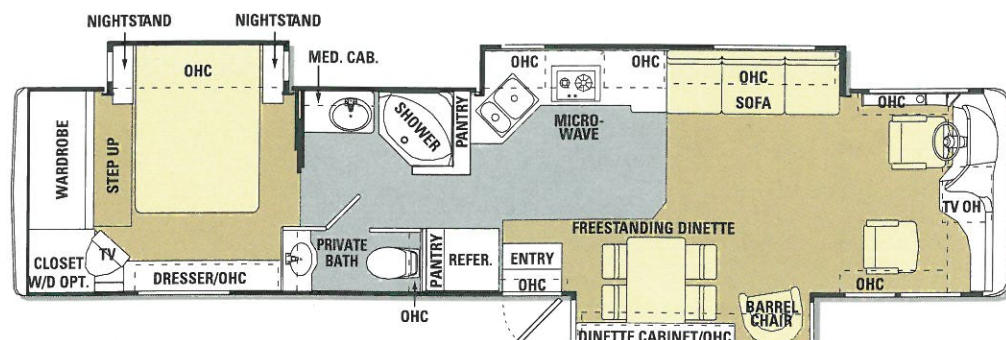

40DST

40PBT

40PST

40PDT

WELCOME TO THE FAMILY.

◀ WEB SITE

Our web site is loaded with many features. Visit www.monacocoach.com for news you can use. The site contains all the basics, plus factory tours, a handy "dealer finder" option and updates on Monaco, its products and upcoming club events.

LIFESTYLES MAGAZINE ▶

To keep you informed, we'll send you a free subscription to *Lifestyles* magazine. You'll learn about product tests, club events, destinations and news from the road.

OWNER ADVANTAGE PROGRAM

As a Monaco owner, you're invited to join our comprehensive Owner Advantage Program. With this impressive roadside assistance package, Master Certified RVDA Technicians and ASE Certified Technicians are on call 24 hours a day to handle any problems you may experience with your coach. But that's not all. Members of our Owner Advantage Program also receive the following benefits: unlimited roadside service, fuel delivery, tire change, battery jump start, lockout service, trip routing and maps, and much more.

CLUBS & RALLIES

Connect with other Monaco owners and build lasting friendships through the owner clubs and rallies. With chapters all across the nation, you'll have many opportunities to share the Monaco lifestyle. You will also receive a free one-year membership to a Monaco Owners Club.

During your first year of ownership of a brand new motorhome, you will have access to free 24-hour emergency assistance, including free towing and roadside service.