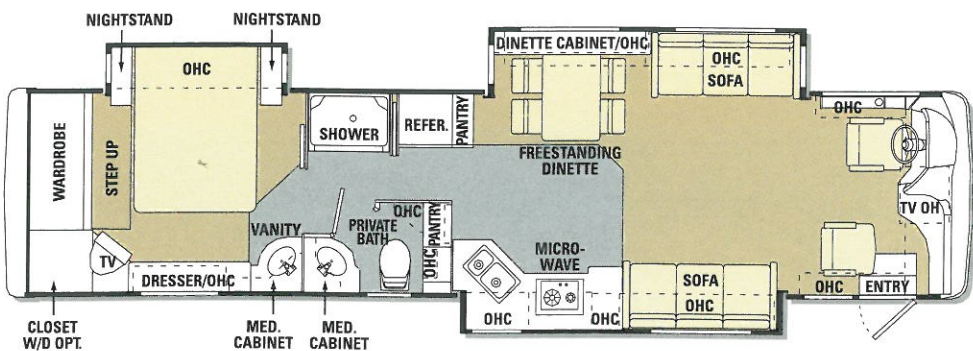

Carpet Tile

38PBDD

40PBDD

38PKD

40PKD

38PST

40PKDD

40PBD

40PWD