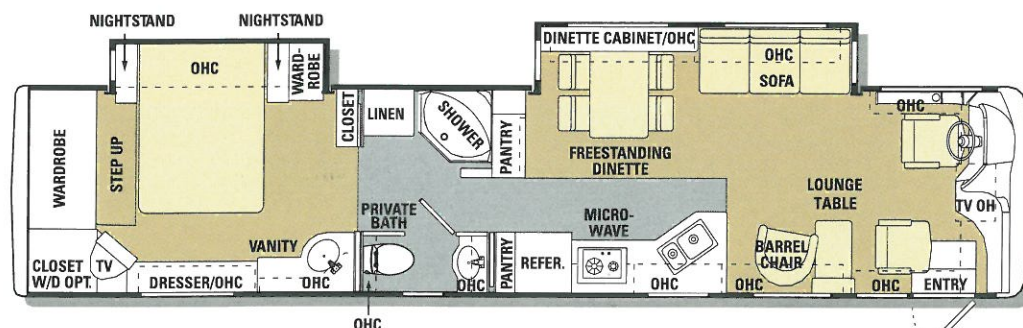

Carpet Tile

38PBDD

40PBDD

38PKD

40PKD

38PST

40PKDD

40PBD

40PWD