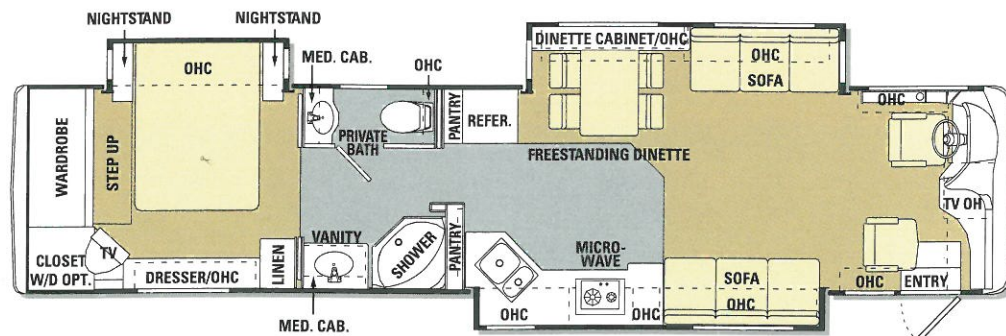

40DST

40PBT

40PST

40PDT

WELCOME TO THE FAMILY.

◀ WEB SITE

Our web site is loaded with many features. Visit www.monacocoach.com for news you can use. The site contains all the basics, plus factory tours, a handy "dealer finder" option and updates on Monaco, its products and upcoming club events.

LIFESTYLES MAGAZINE ▶

To keep you informed, we'll send you a free subscription to *Lifestyles* magazine. You'll learn about product tests, club events, destinations and news from the road.

OWNER ADVANTAGE PROGRAM

As a Monaco owner, you're invited to join our comprehensive Owner Advantage Program. With this impressive roadside assistance package, Master Certified RVDA Technicians and ASE Certified Technicians are on call 24 hours a day to handle any problems you may experience with your coach. But that's not all. Members of our Owner Advantage Program also receive the following benefits: unlimited roadside service, fuel delivery, tire change, battery jump start, lockout service, trip routing and maps, and much more.

CLUBS & RALLIES

Connect with other Monaco owners and build lasting friendships through the owner clubs and rallies. With chapters all across the nation, you'll have many opportunities to share the Monaco lifestyle. You will also receive a free one-year membership to a Monaco Owners Club.

During your first year of ownership of a brand new motorhome, you will have access to free 24-hour emergency assistance, including free towing and roadside service.