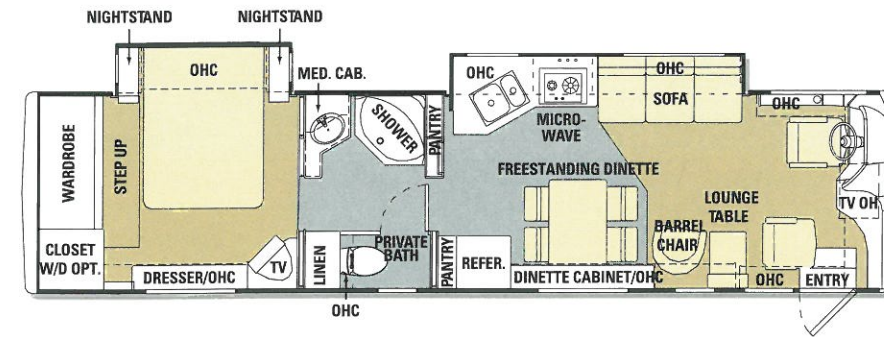

PLUMBING AND LP SYSTEMS

Manabloc® Water System for Entire Coach
10-Gallon LP Gas/Electric Water Heater with Electronic Ignition (DSI)
Water Pump with Water Pump Switch in Galley, Bathroom, Service Bay

Water Heater By-Pass Valve
Central Water Purifier in Service Compartment
Shower
Clear Glass Shower Door with Brass Frame
Single Lever Shower Faucet

China Toilet
No-Fuss Flush Black Holding Tank Rinsing System
Insulated Systems Compartment with Easy Access to Hook-Up
Outside Shower with Hot and Cold Water
Gravity and Pressurized Water Fill

OPTIONS

Power Water Hose Reel
Insta-Hot Water System
Garden Tub (40PBD, 40PKD, 40PKDD)
Bath Tub

HEATING, VENTS, AND AIR CONDITIONING

Two Low Profile 13.5M BTU Roof Air Conditioners with Ducted Air and Wall Thermostat with Heat Pumps

42M BTU Elec. Ignition Furnace
Electronic AC/Heat Climate Control System
12V Roof Vent

12V Attic Fan with Wall Thermostat in Kitchen
12V Attic Fan in Bath Area
12V Heater in Wet Bay

OPTIONS

Aqua-Hot® Heating System (ILO Furnace and Water Heater)
Fantastic® Attic Fan in Private Bath

WINDOWS, DOORS, AND AWNINGS

Flush Mount Radius Dual Pane Safety Glass Dark Tinted Slider Windows
Front Entry Door with Removable Screen and Awning (N/A: 40PDT)
Side Entry Door with Removable Screen (40PDT)
Keyless Remote Entry System with Pocket Remote

Lighted Entry Assist Handle with Monaco Logo
Power Entrance Step
Tinted Skylight in Bathroom
Patio Awning with Color Coordinated Hardware
Window Awning
Omega Slide-Out Awnings

OPTIONS

Carefree® Automatic Patio Awning (N/A: 40PBT)
Girard® Automatic Patio Awning (N/A: 40PBT) (Eliminates Front Door Awning on Double Slide-Outs)

SAFETY