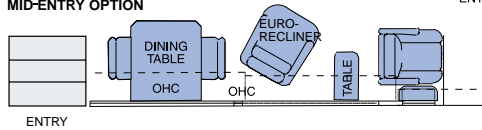

37 TICONDEROGA