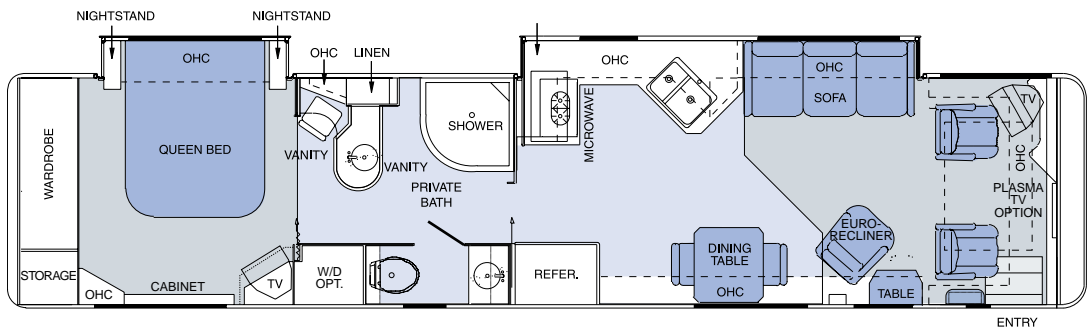

40 MONTICELLO