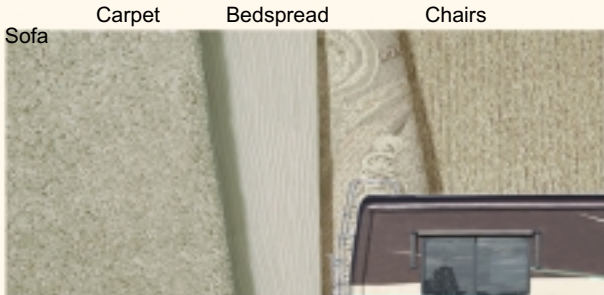

PACIFIC PINE