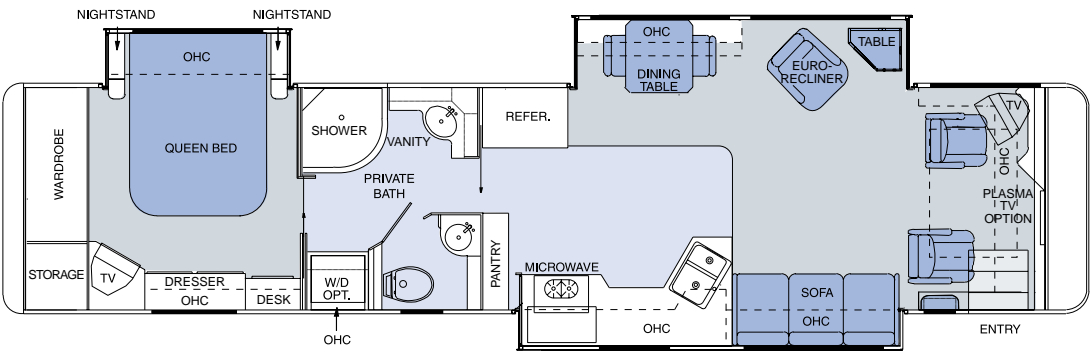

40 YORKTOWN

40 LEXINGTON

A J-Lounge option is available on all Patriot floorplans except the Mid-Entry Princeton.

PATRIOT SPECIFICATIONS

BODY CONSTRUCTION

Aluminum-Framed Superstructure
Seamless One-Piece Molded,
Crowned