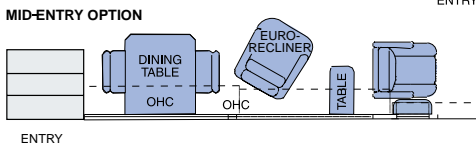

40 MONTICELLO