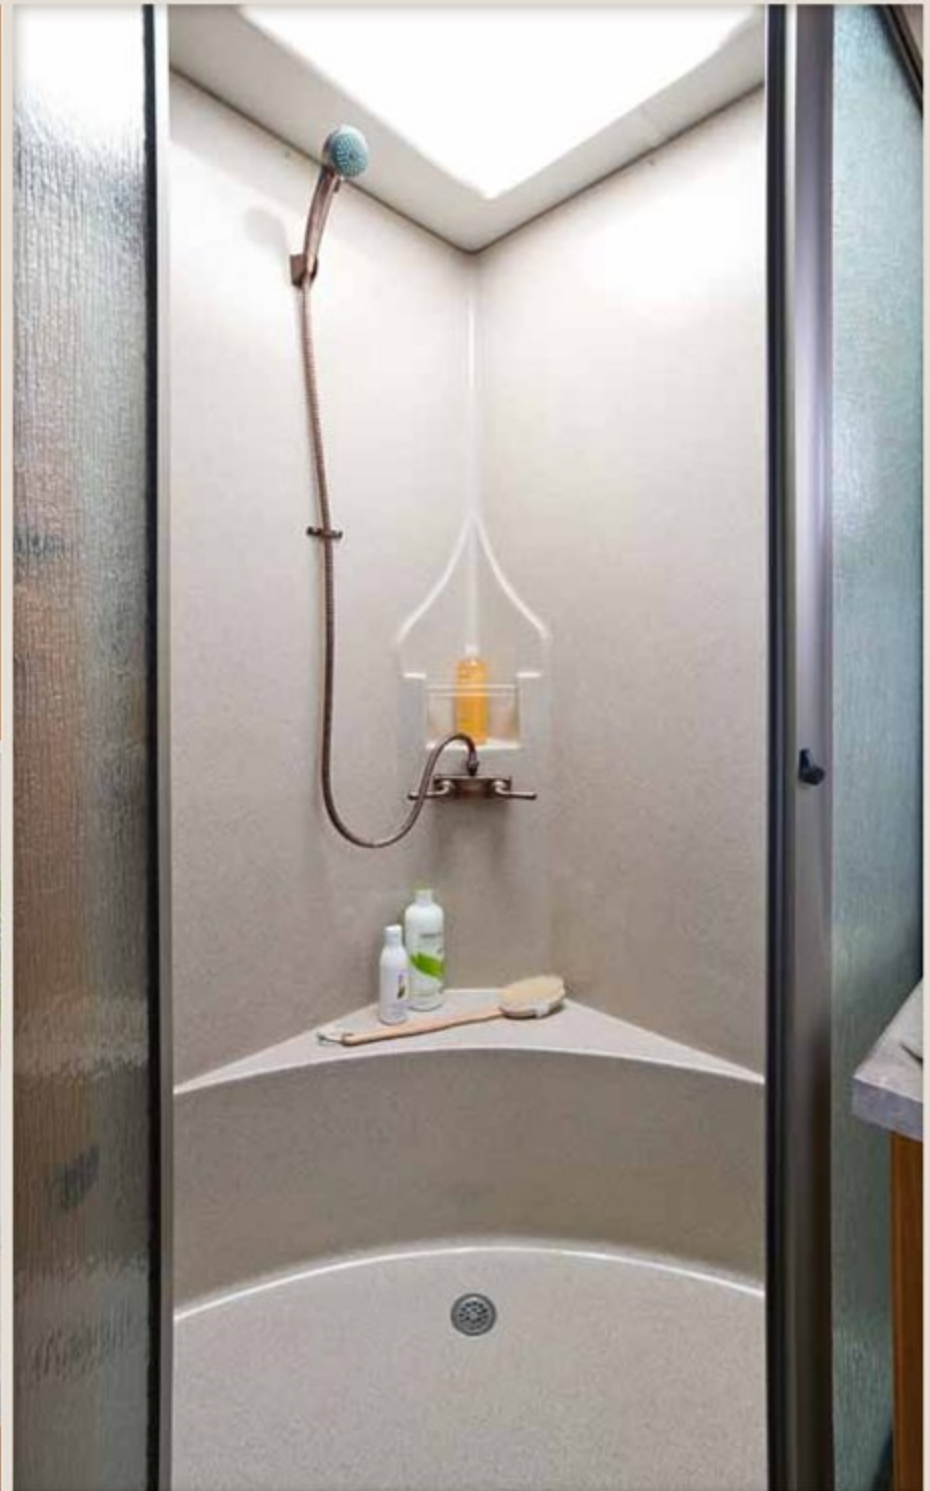

2011 ALLEGRO / **BEDROOM**

**Sleep in your own bed, no matter where you are.** A queen-sized bed with innerspring mattress comes standard in the Allegro master bedroom, an inviting place to rest and recharge for another day of family fun. Optional bunk beds can accommodate additional guests. All the comforts of home are here – full bedroom carpeting, nightstands, automatic lighting in the rear wardrobe, and custom-crafted cabinetry with overhead reading lights. An optional TV lets you enjoy a movie before lights out. There's plenty of storage, too, in the bedroom and living areas, as well as below with under-coach space with bins for luggage and traveling gear ranging from 57 to 69 cubic feet. So, you'll have everything you need to rise and shine.

Marble Interior with English Chestnut Cabinets  
35 QBA Floor Plan

2011 ALLEGRO / BATHROOM

**Your own oasis on the open road.** There's nothing like a hot shower to start the day or after a busy day of traveling. Isn't it nice to be able to just bring one along with you? In the separate, private bathroom, you'll find all the essentials. A large, one-piece fiberglass shower and bronze vanity faucet come standard, as does the tile flooring, which is durable and easy to clean. Special details, like a skylight in the shower and custom cabinetry, manufactured in-house by skilled Tiffin craftsmen, help to create a lovely, refreshing space.