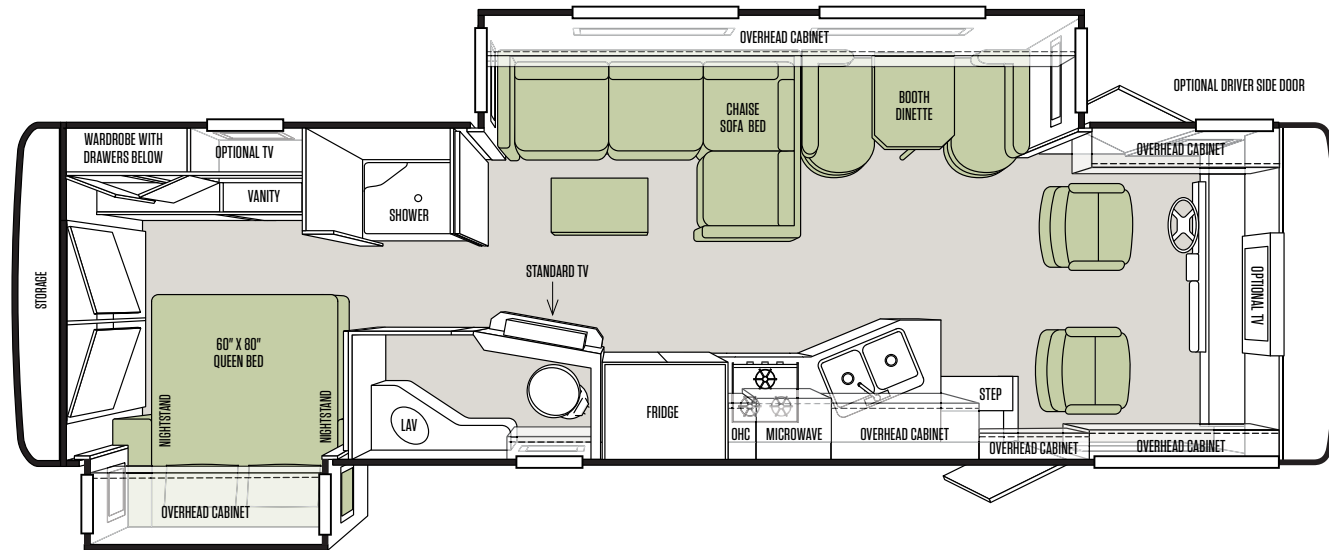

NEW FLOOR PLAN

31 SA

FIREPLACE BELOW TV
IN ENTERTAINMENT
CENTER

RECLINER WITH OTTOMAN
& SOFA/SLEEPER

COCKPIT

OPTIONAL FIREPLACE BELOW MIDSECTION TV (36 LA)

DRIVER/PASSENGER SEATS

SPECIFICATIONS