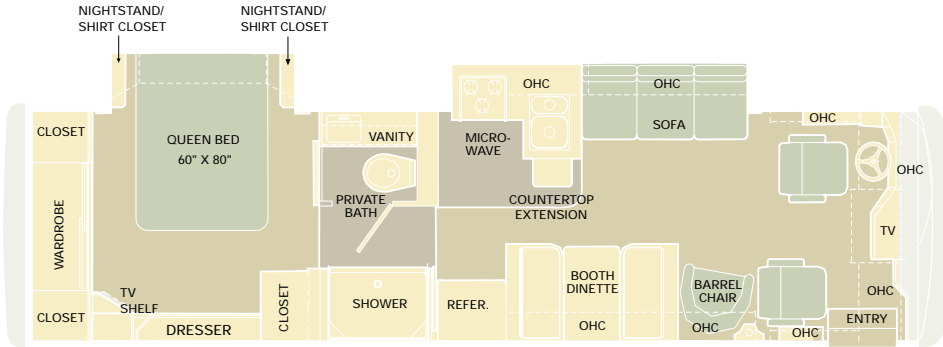

(N/A: 30PBD, 32PBD)
Soft Touch Vinyl Wonder Bed
(N/A: 30PBD, 32PBD)
Soft Touch Vinyl Sofa (30PBD)
Fabric Electric Sofa
(N/A: 30PBD, 32PBD)
Freestanding Dinette with Two
Freestanding Chairs and Two Folding
Chairs (N/A: 34PST, 36PST)
Raised Refrigerator Panel Inserts
Day/Night Pleated Shades in Living Area
and Blackout Shades
in Bedroom

MODEL | 30PBD

30PBD Options Include:
 Bath Tub
 Freestanding Dinette
 Vinyl Sofa

MODEL | 32PBD

32PBD Options Include:
 Fabric or Vinyl Recliner
 Freestanding Dinette

MODEL | 34PDD

34PDD Options Include:
 Fabric Electric Sofa
 Fabric or Vinyl Recliner
 Fabric or Vinyl Wonder Bed
 Freestanding Dinette