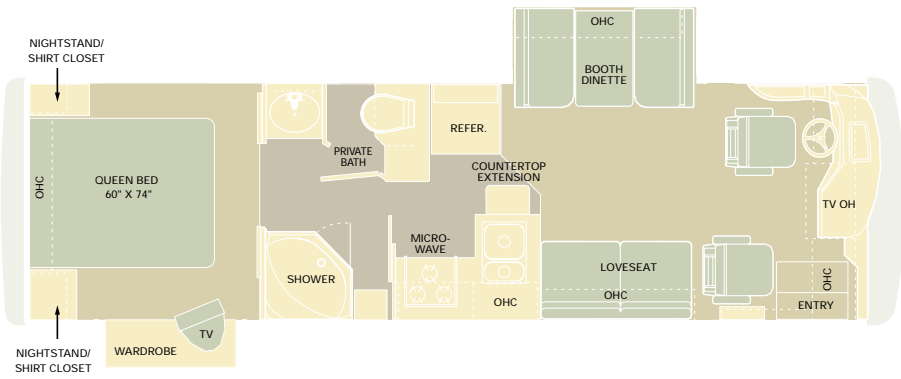

MODEL | 30PBD

30PBD Options Include:
 Bath Tub
 Freestanding Dinette
 Vinyl Sofa

MODEL | 32PBD

32PBD Options Include:
 Fabric or Vinyl Recliner
 Freestanding Dinette

MODEL | 34PDD

34PDD Options Include:
 Fabric Electric Sofa
 Fabric or Vinyl Recliner
 Fabric or Vinyl Wonder Bed
 Freestanding Dinette