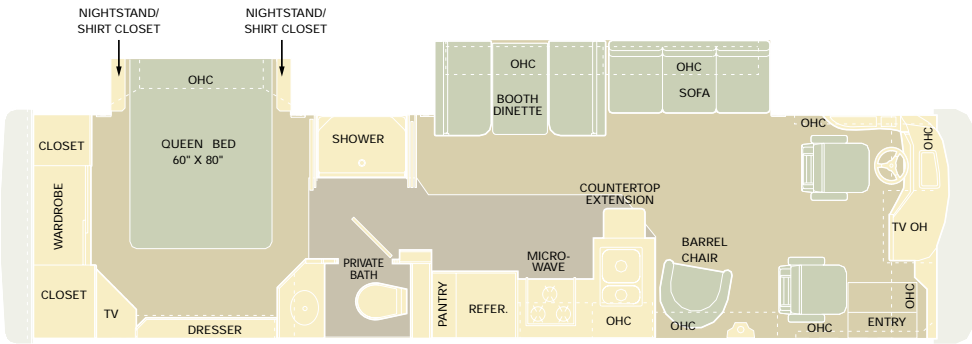

(N/A: 30PBD, 32PBD)
Soft Touch Vinyl Wonder Bed
(N/A: 30PBD, 32PBD)
Soft Touch Vinyl Sofa (30PBD)
Fabric Electric Sofa
(N/A: 30PBD, 32PBD)
Freestanding Dinette with Two
Freestanding Chairs and Two Folding
Chairs (N/A: 34PST, 36PST)
Raised Refrigerator Panel Inserts
Day/Night Pleated Shades in Living Area
and Blackout Shades
in Bedroom

MODEL | 30PBD

30PBD Options Include:
 Bath Tub
 Freestanding Dinette
 Vinyl Sofa

MODEL | 32PBD

32PBD Options Include:
 Fabric or Vinyl Recliner
 Freestanding Dinette

MODEL | 34PDD

34PDD Options Include:
 Fabric Electric Sofa
 Fabric or Vinyl Recliner
 Fabric or Vinyl Wonder Bed
 Freestanding Dinette