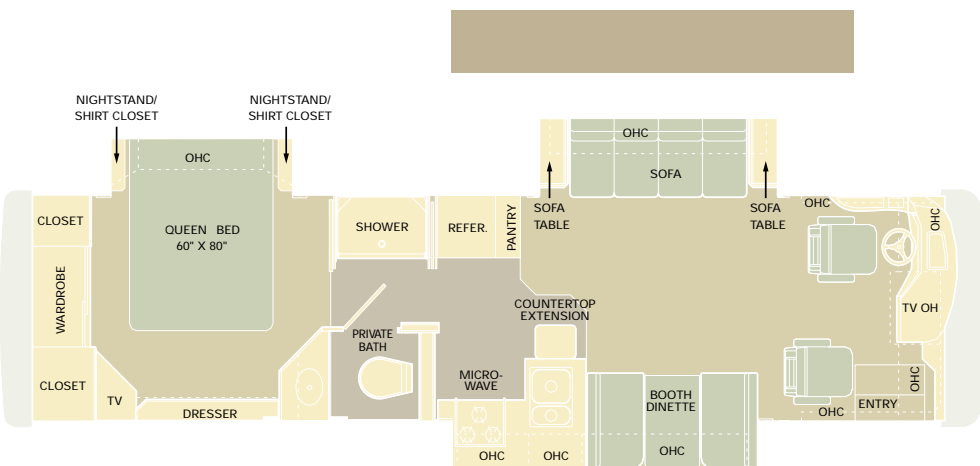

MODEL | 34PST

34PST Options Include:
Fabric Electric Sofa
Fabric or Vinyl Wonder Bed

OPTIONAL ITEMS:

Bath Tub	Fabric Electric Sofa	Fabric or Vinyl Wonder Bed	Fabric or Vinyl Recliner	Freestanding Dinette	Vinyl Sofa

● CARPET
● WOOD PLANK